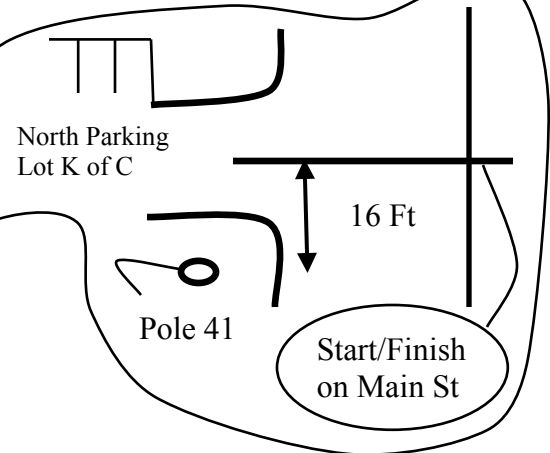

Believe 208 5K Road Race
East Hartford, CT
Out and Back on Main St

USATF Certificate #
 CT18037JHP

Turn Around
 at Grass Island

Start/Finish: 16 Ft North of Pole 41 at North Parking Lot for Knights of Columbus at 1831 Main St.
Mile 1: 91 Ft South of Pole 640. 48 Ft South of White Sign Bridge Weight Limit 24 Tons.
Mile 2: 11'9" South of Pole 645.
Mile 3: Exactly at Pole 47 near 1850 Main St.

Course: Start at K of C at 1831 Main St. Head North on Main St. Past Brook, Past 291 Overpass. Turn around in counter clockwise direction at the grass island at the intersection of Main and N King. Return on Main St to Finish at K of C