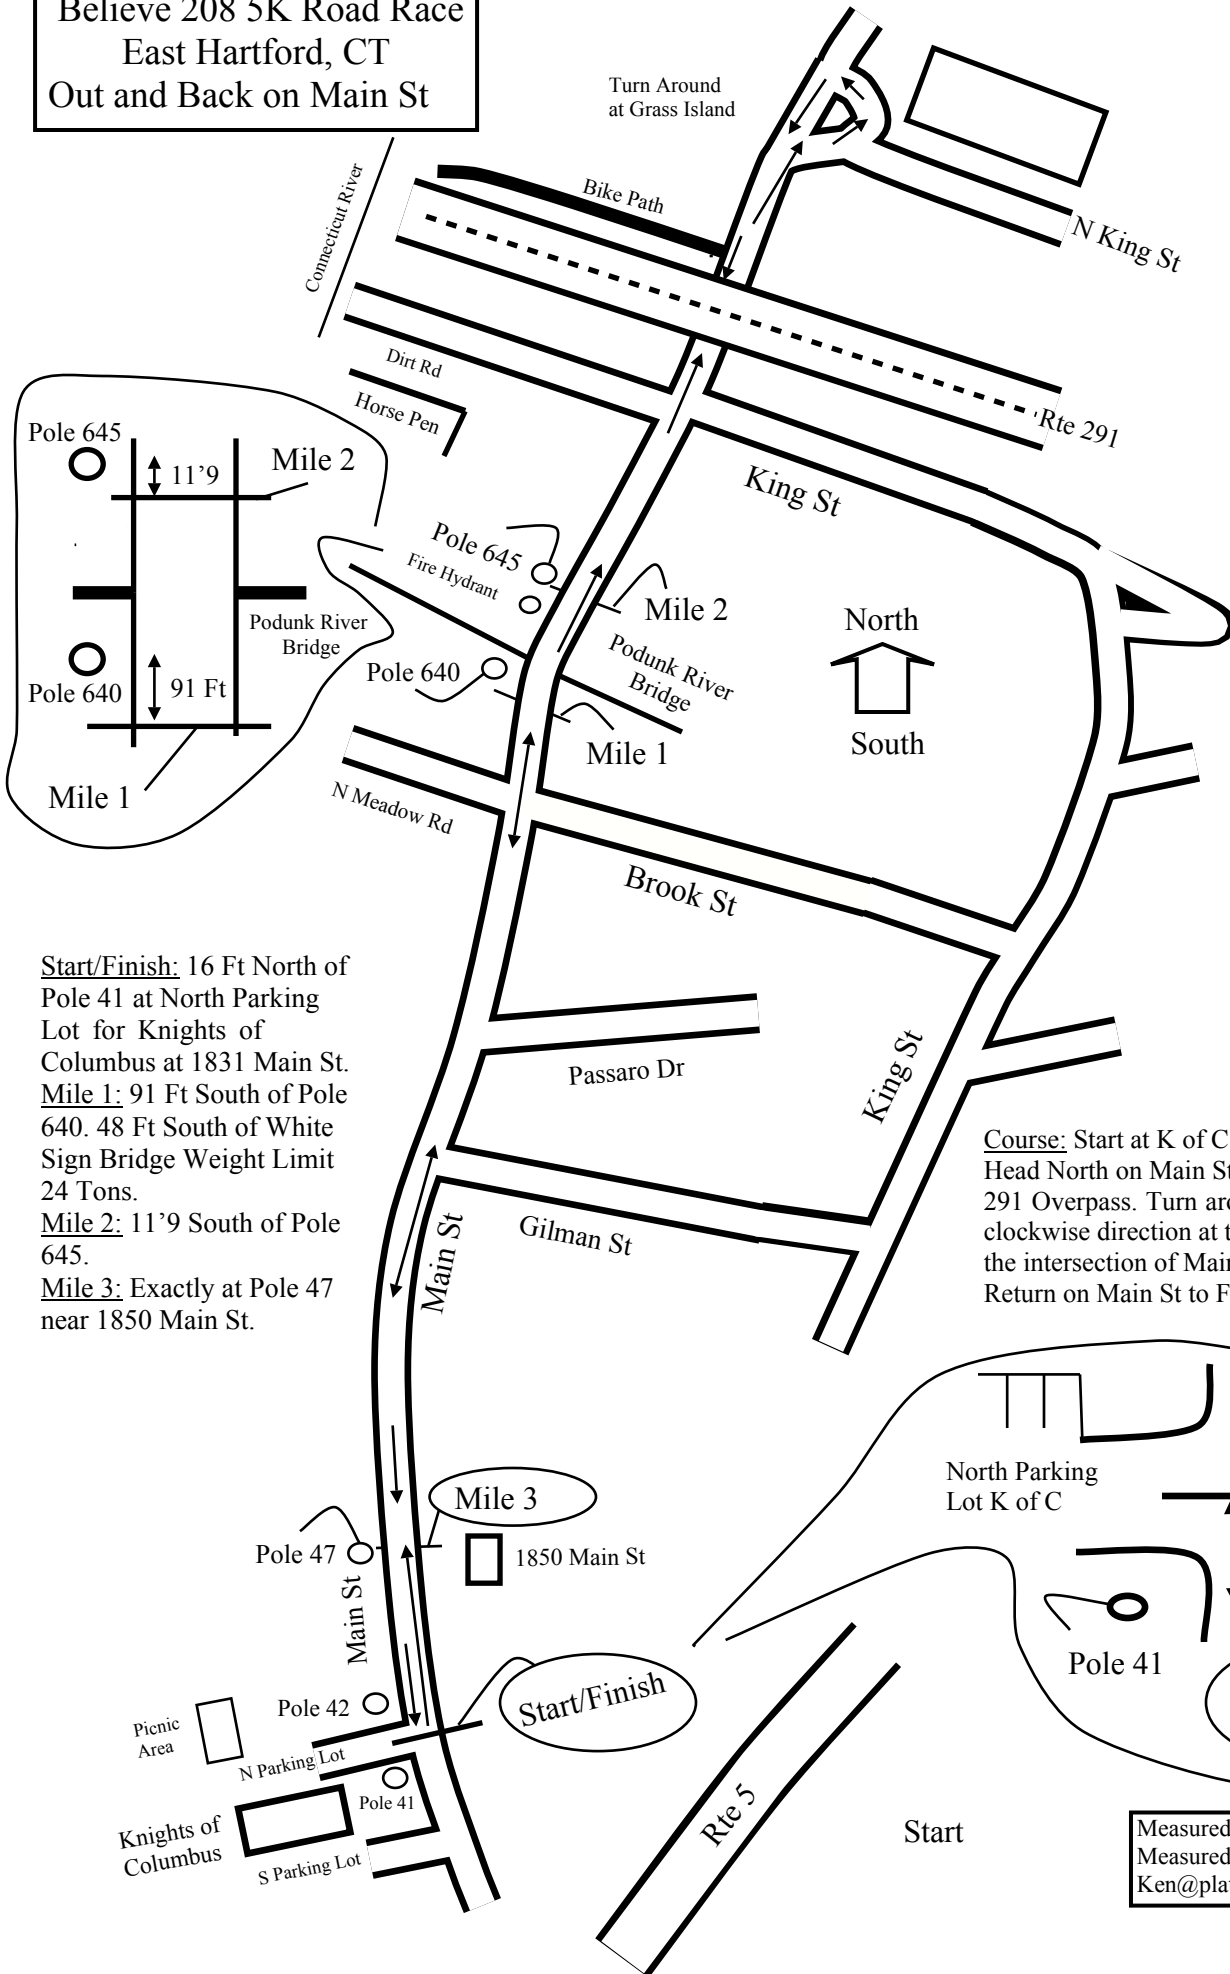

Believe 208 5K Road Race
East Hartford, CT
Out and Back on Main St

USATF Certificate #
 CT18037JHP

Turn Around
 at Grass Island

Start/Finish: 16 Ft North of Pole 41 at North Parking Lot for Knights of Columbus at 1831 Main St.
Mile 1: 91 Ft South of Pole 640. 48 Ft South of White Sign Bridge Weight Limit 24 Tons.
Mile 2: 11'9" South of Pole 645.
Mile 3: Exactly at Pole 47 near 1850 Main St.

Course: Start at K of C at 1831 Main St. Head North on Main St. Past Brook, Past 291 Overpass. Turn around in counter clockwise direction at the grass island at the intersection of Main and N King. Return on Main St to Finish at K of C