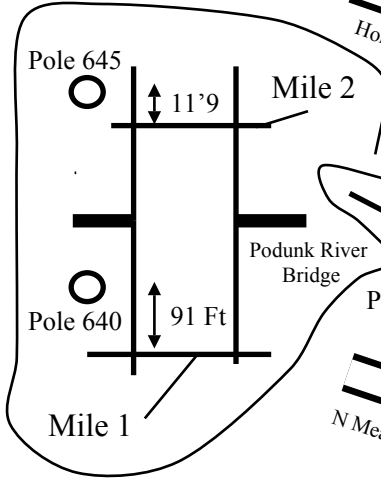

Believe 208 5K Road Race
East Hartford, CT
Out and Back on Main St

USATF Certificate #
 CT18037JHP

Turn Around
 at Grass Island

Start/Finish: 16 Ft North of Pole 41 at North Parking Lot for Knights of Columbus at 1831 Main St.
Mile 1: 91 Ft South of Pole 640. 48 Ft South of White Sign Bridge Weight Limit 24 Tons.
Mile 2: 11'9" South of Pole 645.
Mile 3: Exactly at Pole 47 near 1850 Main St.

Course: Start at K of C at 1831 Main St. Head North on Main St. Past Brook, Past 291 Overpass. Turn around in counter clockwise direction at the grass island at the intersection of Main and N King. Return on Main St to Finish at K of C